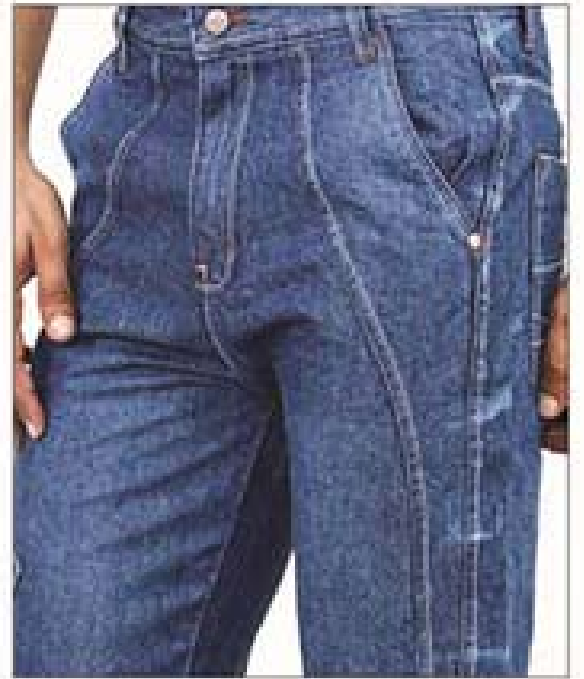

ÜBER
URBAN

Code : SMARTMDNMSHI5016DV32

Available in Size:
28, 30, 32, 34, 36