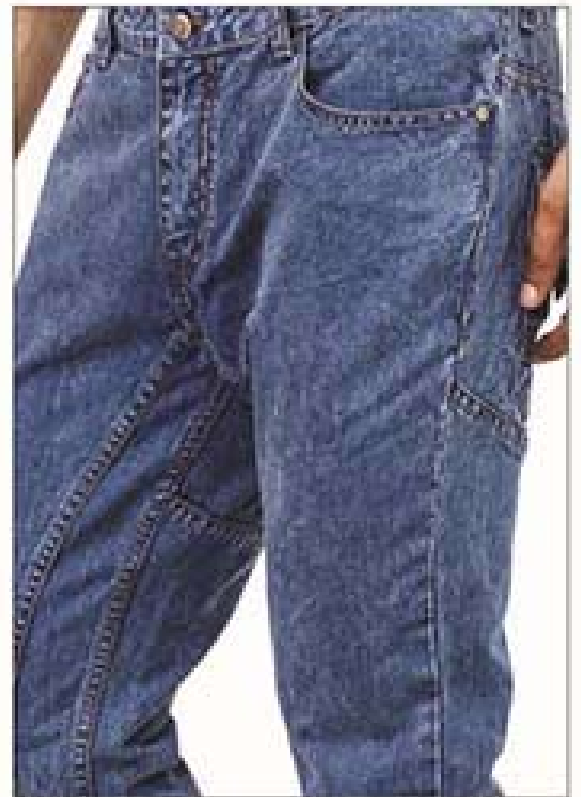

Available in Size:
28, 30, 32, 34, 36, 38, 40, 42

 ÜBER
URBAN

Code : BIKERDNMGREY28

Available in Sizes:
28, 30, 32, 34, 36, 38, 40, 42

ÜBER
URBAN

Code : BIKERDMMV2B

Available in Size:
28, 30, 32, 34, 36, 38, 40, 42